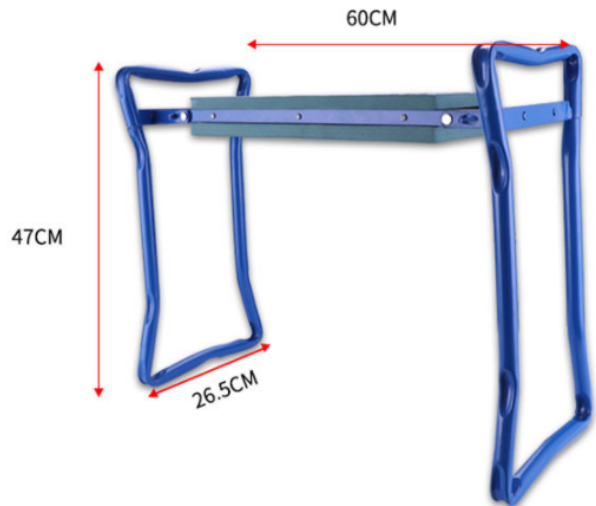

Tools

Give me a piece of land, and I'll give you back a garden of promise.

**Kneeling chair**

**Description**

Picture	
Code	TKC00A000BCB69
N.W./PC	2.7kg
G.W./PC	3kg
DIM/PC	28cm*13cm*60cm
PCS/CTN	4
N.W./CTN	11kg
G.W./CTN	14kg
DIM/CTN	56cm*30cm*61cm